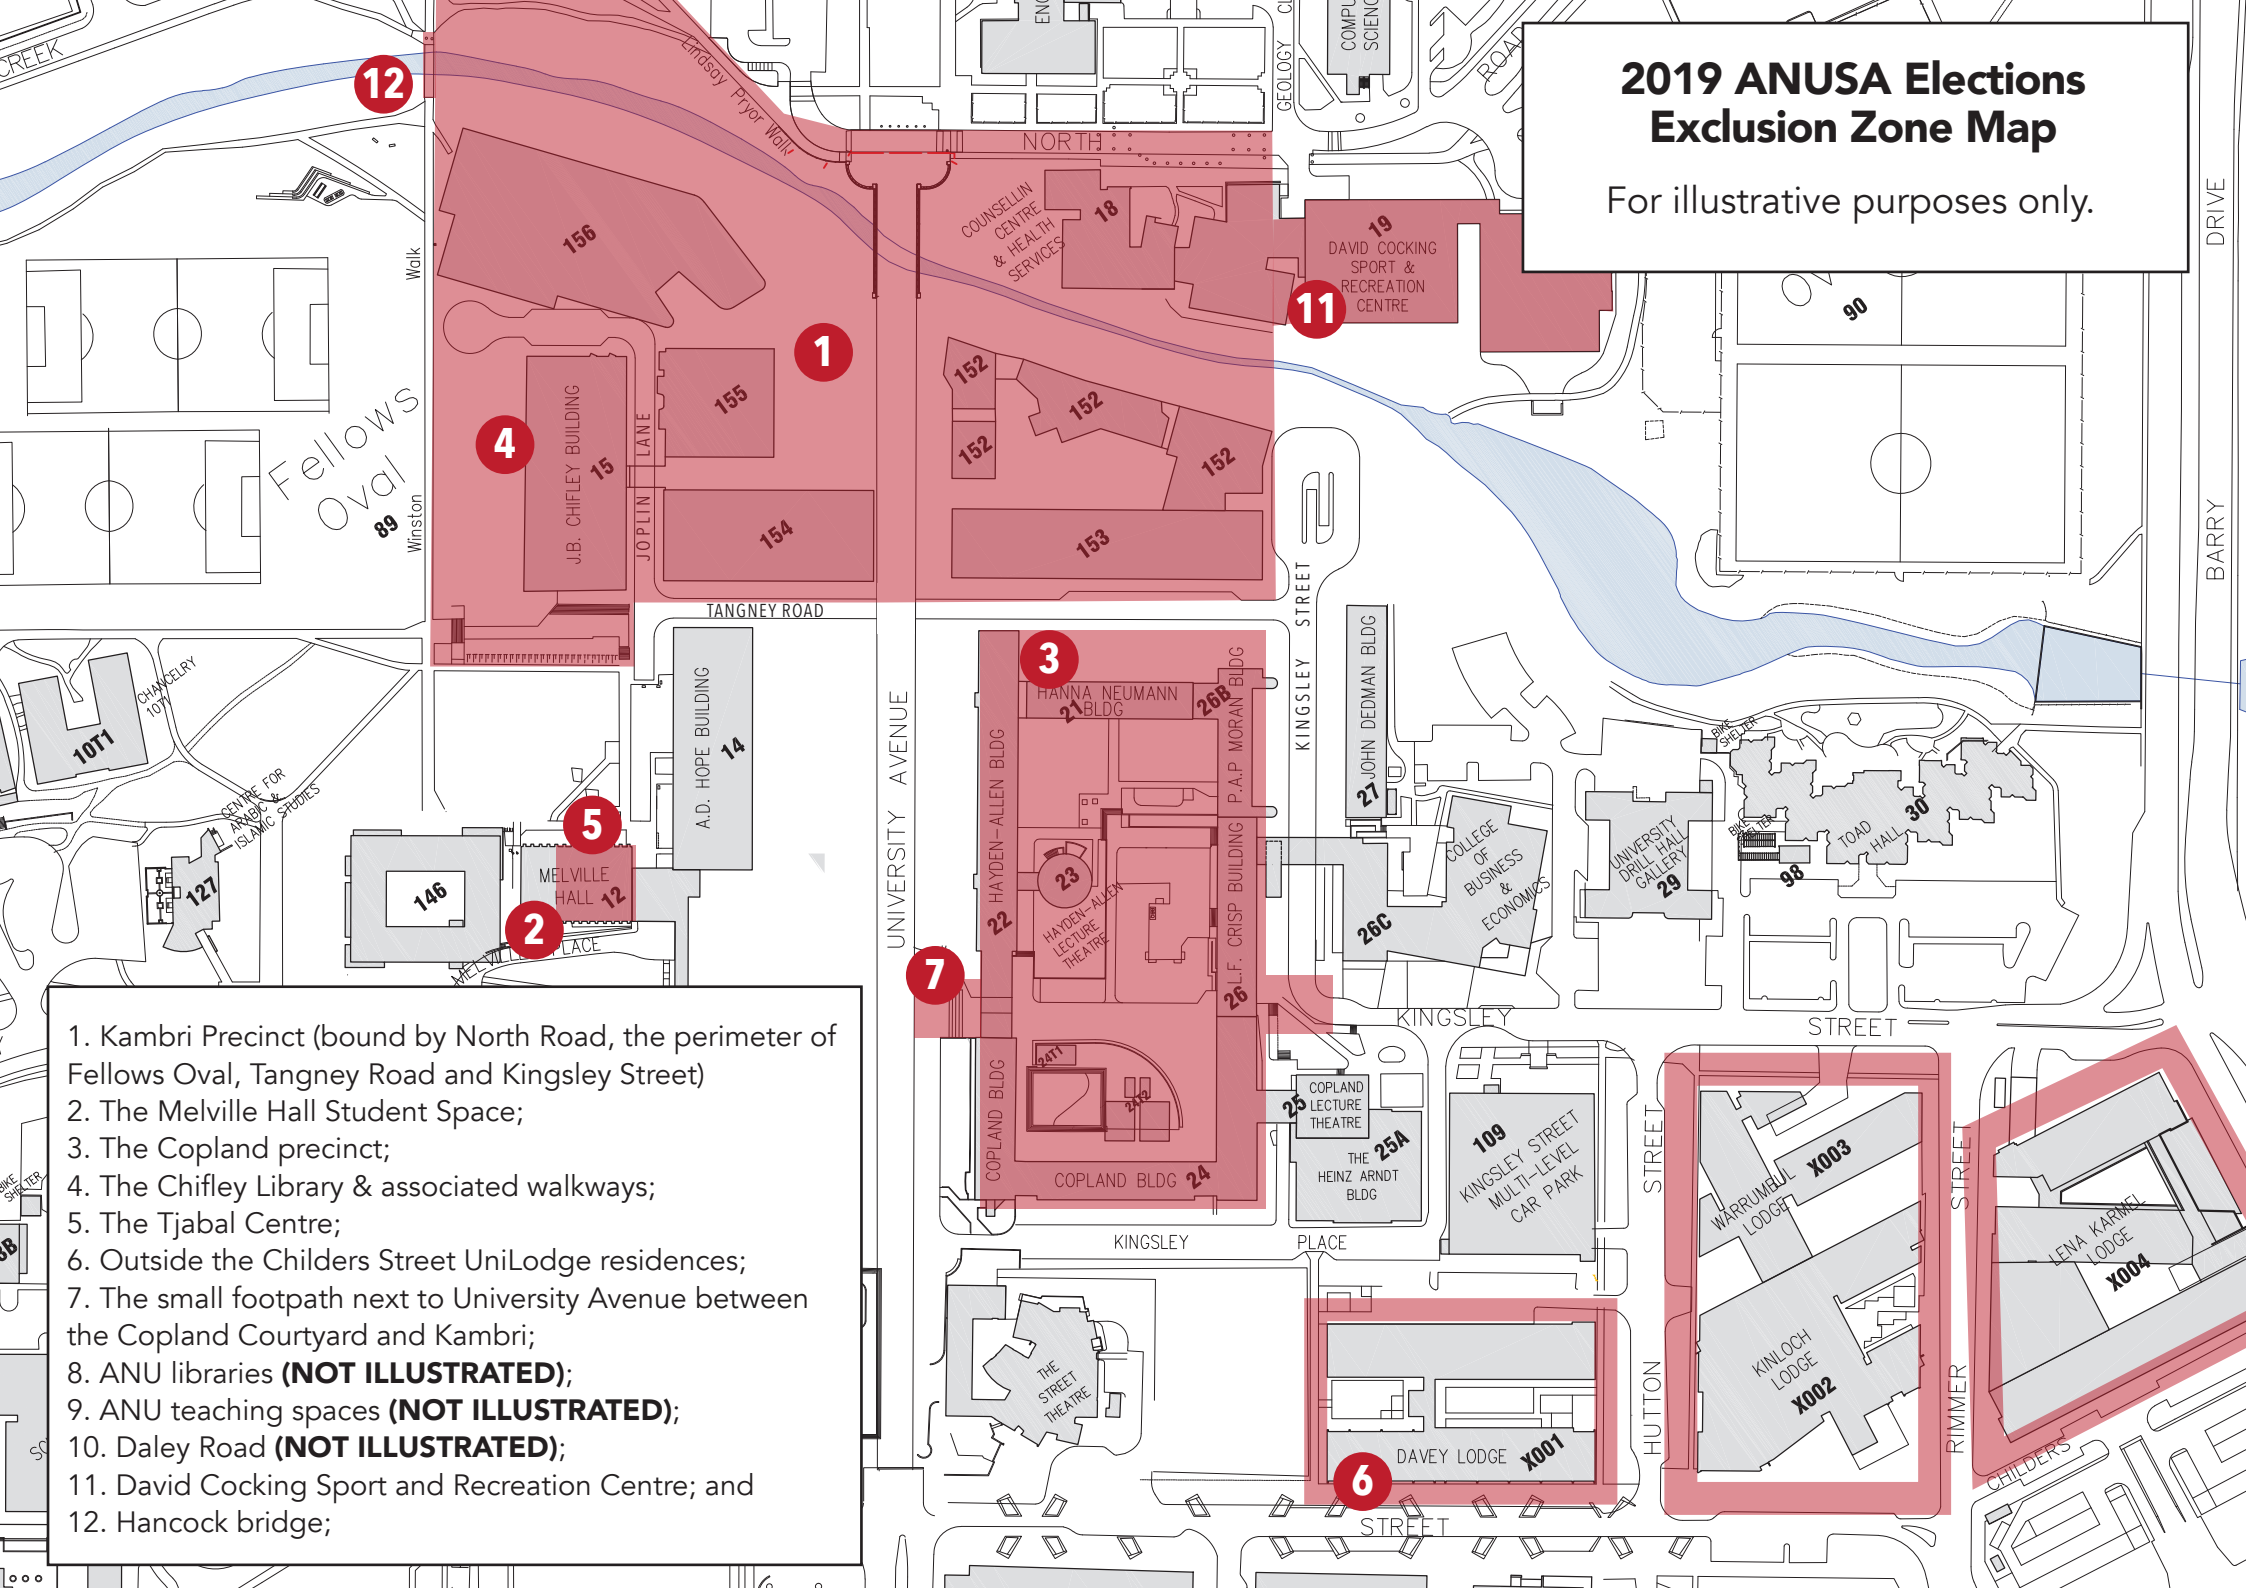

2019 ANUSA Elections Exclusion Zone Map

For illustrative purposes only.

1. Kambri Precinct (bound by North Road, the perimeter of Fellows Oval, Tangney Road and Kingsley Street)
2. The Melville Hall Student Space;
3. The Copland precinct;
4. The Chifley Library & associated walkways;
5. The Tjabal Centre;
6. Outside the Childers Street UniLodge residences;
7. The small footpath next to University Avenue between the Copland Courtyard and Kambri;
8. ANU libraries (**NOT ILLUSTRATED**);
9. ANU teaching spaces (**NOT ILLUSTRATED**);
10. Daley Road (**NOT ILLUSTRATED**);
11. David Cocking Sport and Recreation Centre; and
12. Hancock bridge;